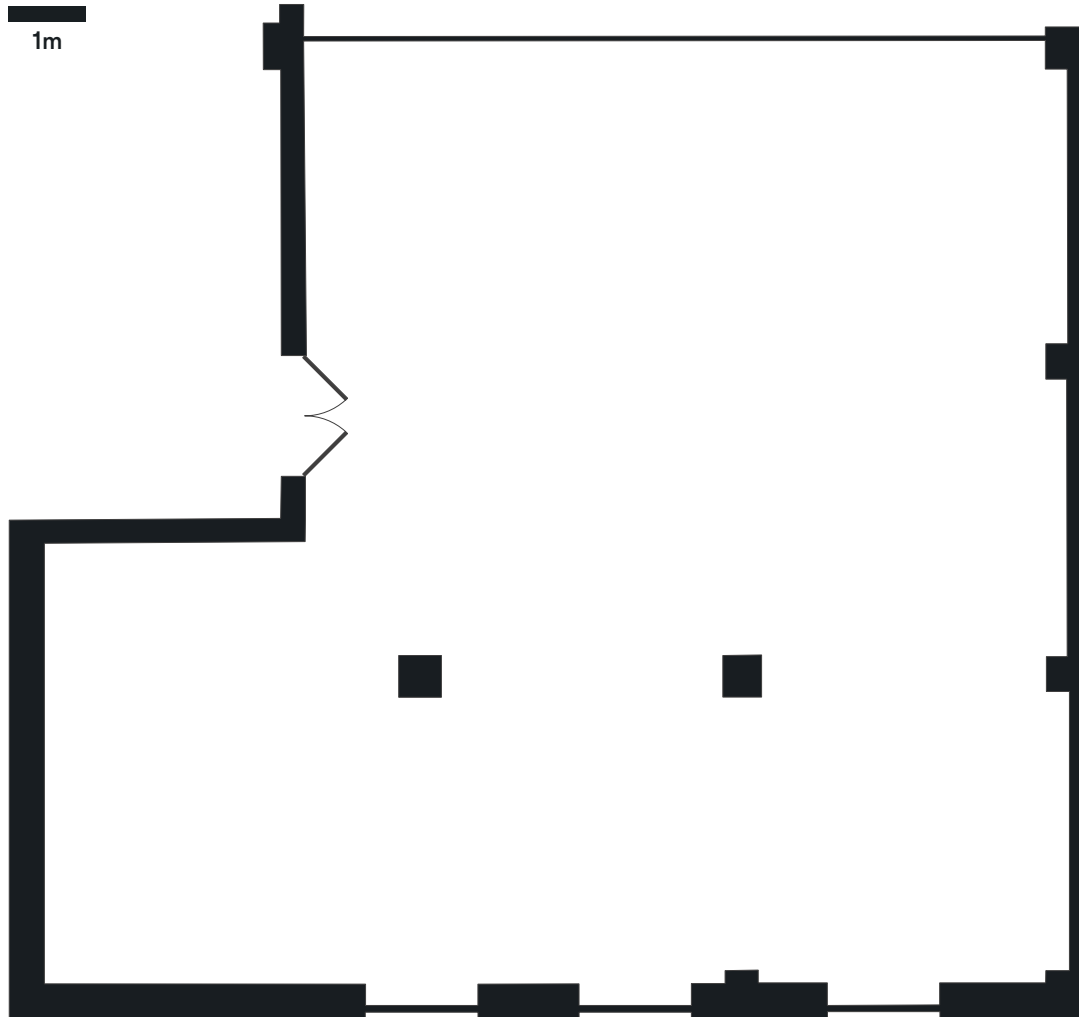

FIRST FLOOR FRONT SUITE

OFFICE SPACE -
1132 ft² or 105 m²

FOR ENQUIRES AND FUTHER
INFORMATION PLEASE CONTACT:

**Vail
Williams**

CHARLOTTE FULLARD
Direct 07901037998
Office 0121 654 1064
www.vailwilliams.com

JLL

VICKI BURNETT
Direct 0121 214 9938
Office 0121 634 6440
www.jll.co.uk

B

BENNETTS HILL HOUSE
24 Bennetts Hill
Birmingham
B2 5QP

FIRST FLOOR FRONT SUITE INDICATIVE LAYOUT

OFFICE SPACE -
1132 ft² or 105 m²